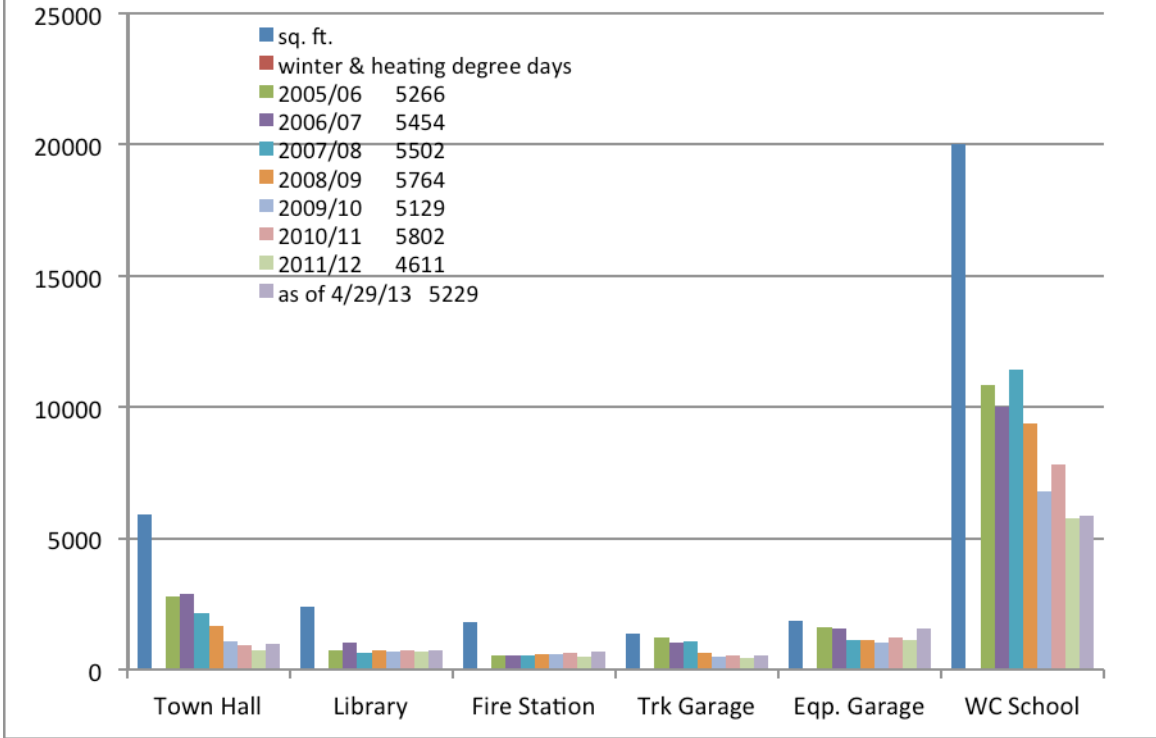

Warwick Town Buildings: gallons of heating oil used each winter

Warwick town buildings - Electricity used each year in kWhrs